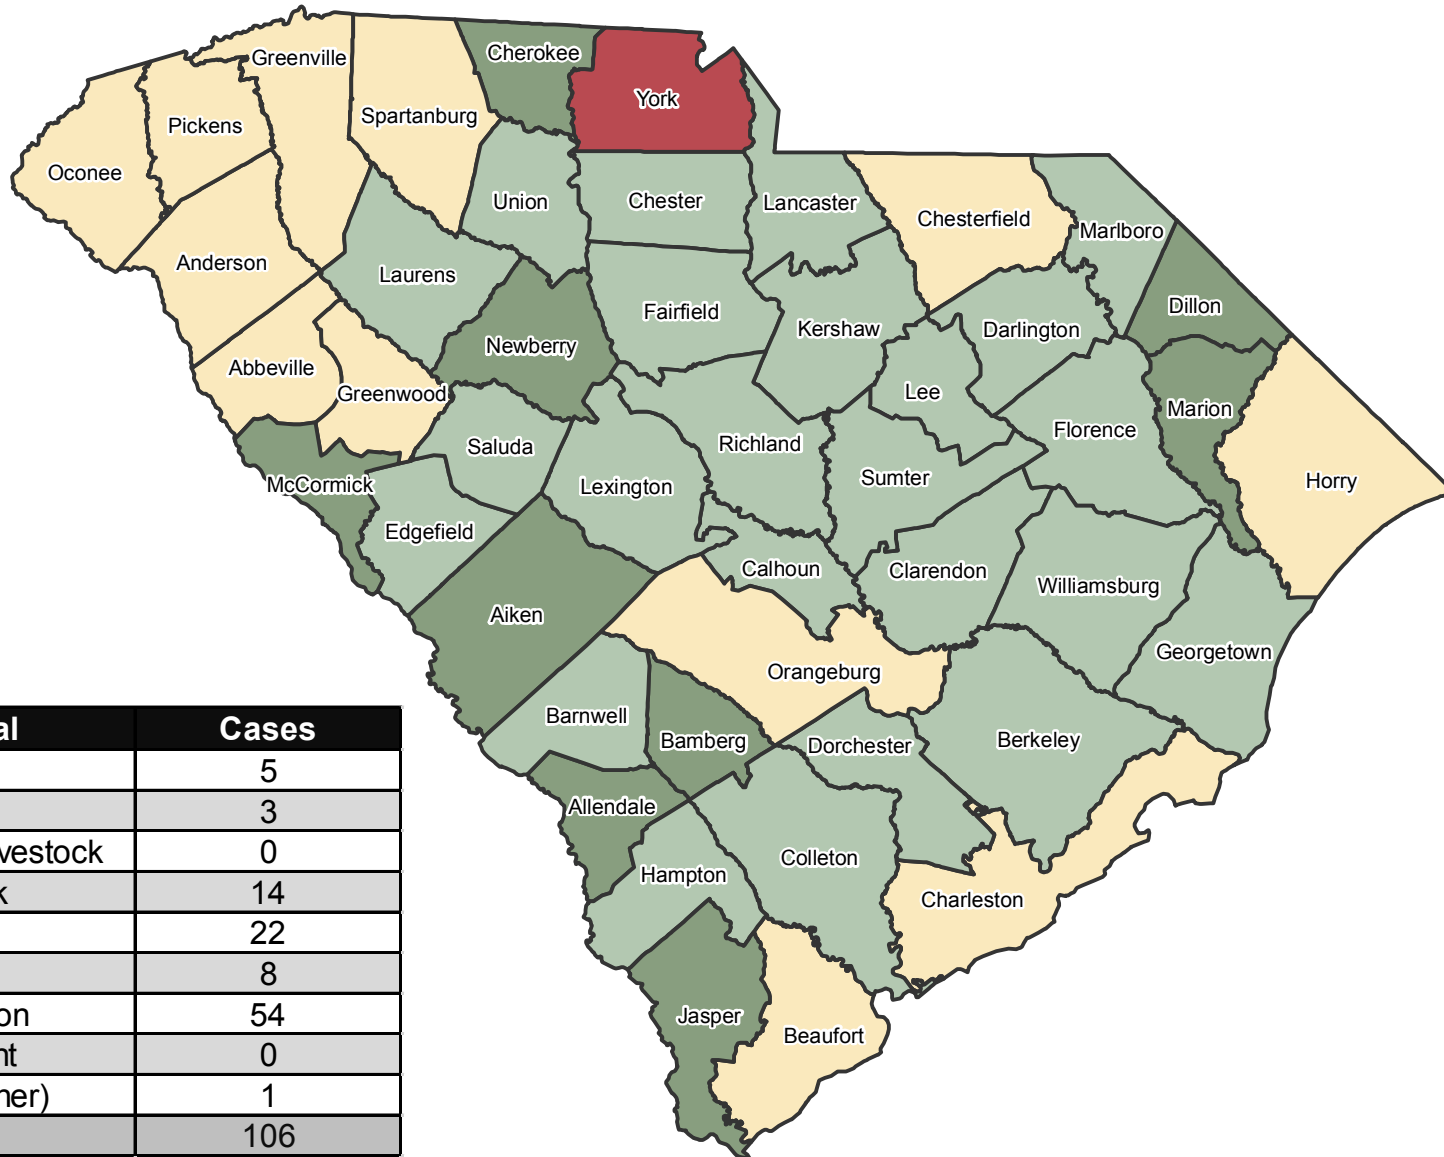

# Rabies 2010

Animal	Cases
Dog	5
Cat	3
Domestic Livestock	0
Skunk	14
Fox	22
Bat	8
Raccoon	54
Rodent	0
Wild (Other)	1
<b>Total</b>	<b>106</b>

### Total Cases

\* Current as of: December 31, 2010

**Map Source:**  
Bureau of Information  
Technology, SC DHEC