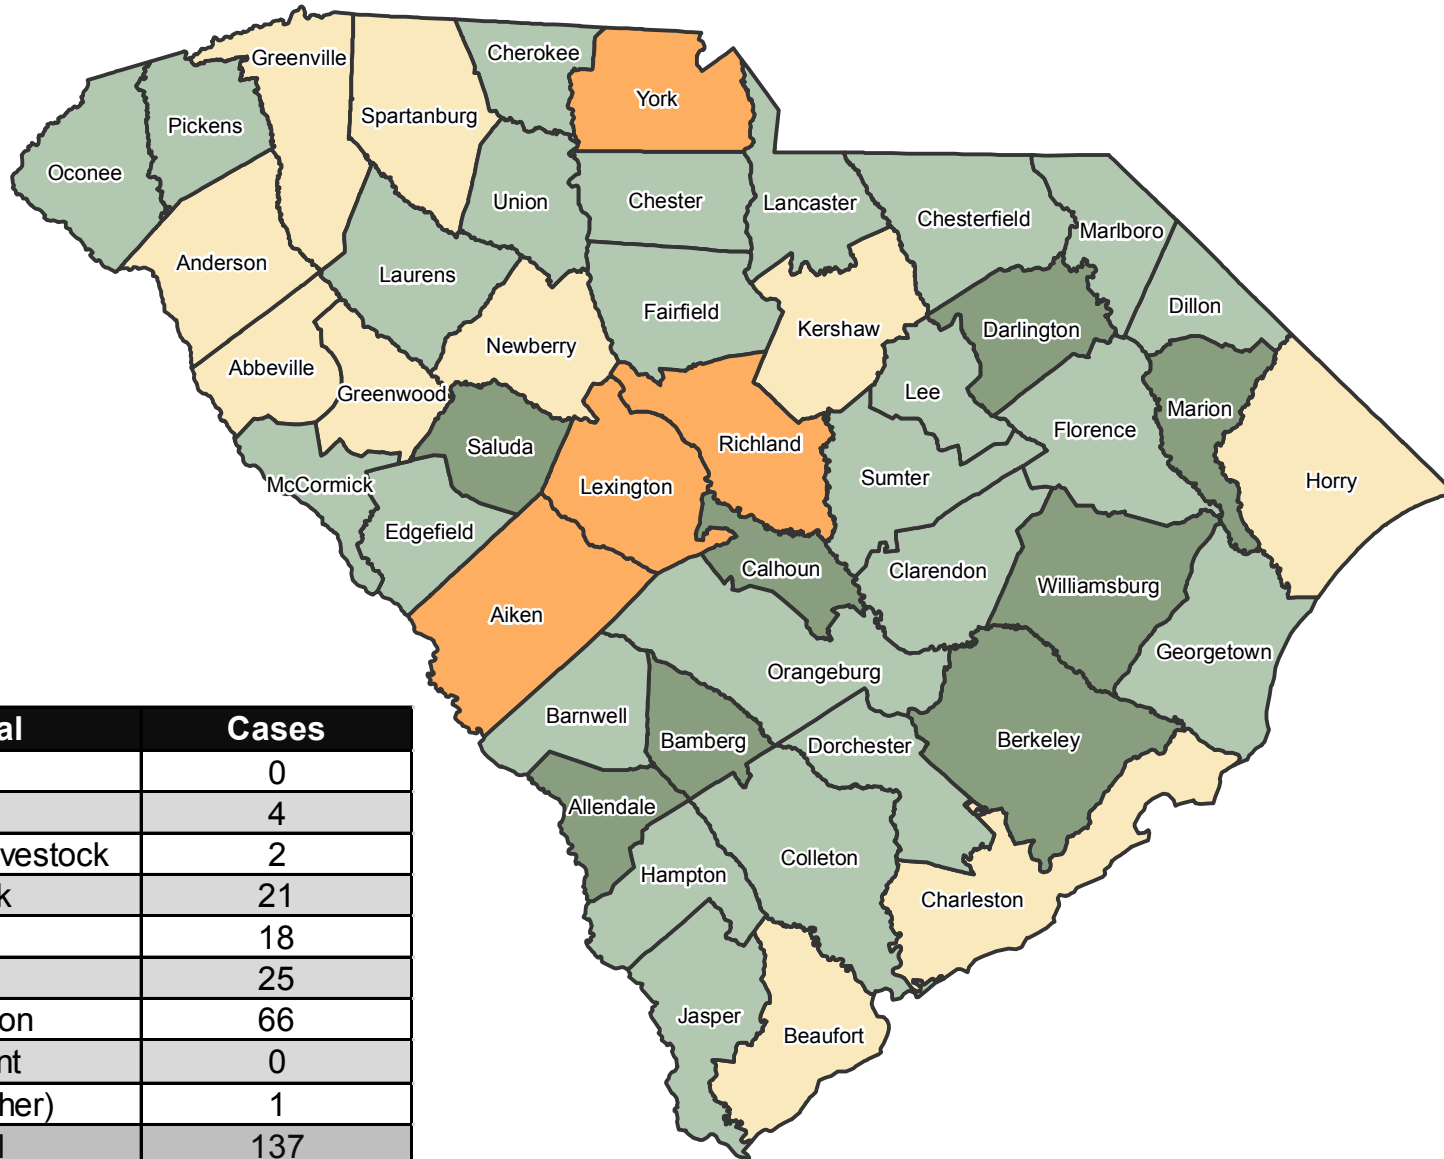

# Rabies 2012

Animal	Cases
Dog	0
Cat	4
Domestic Livestock	2
Skunk	21
Fox	18
Bat	25
Raccoon	66
Rodent	0
Wild (Other)	1
<b>Total</b>	<b>137</b>

### Total Cases

\*Current as of: December 31, 2012

**Map Source:**  
Bureau of Information  
Technology, SC DHEC