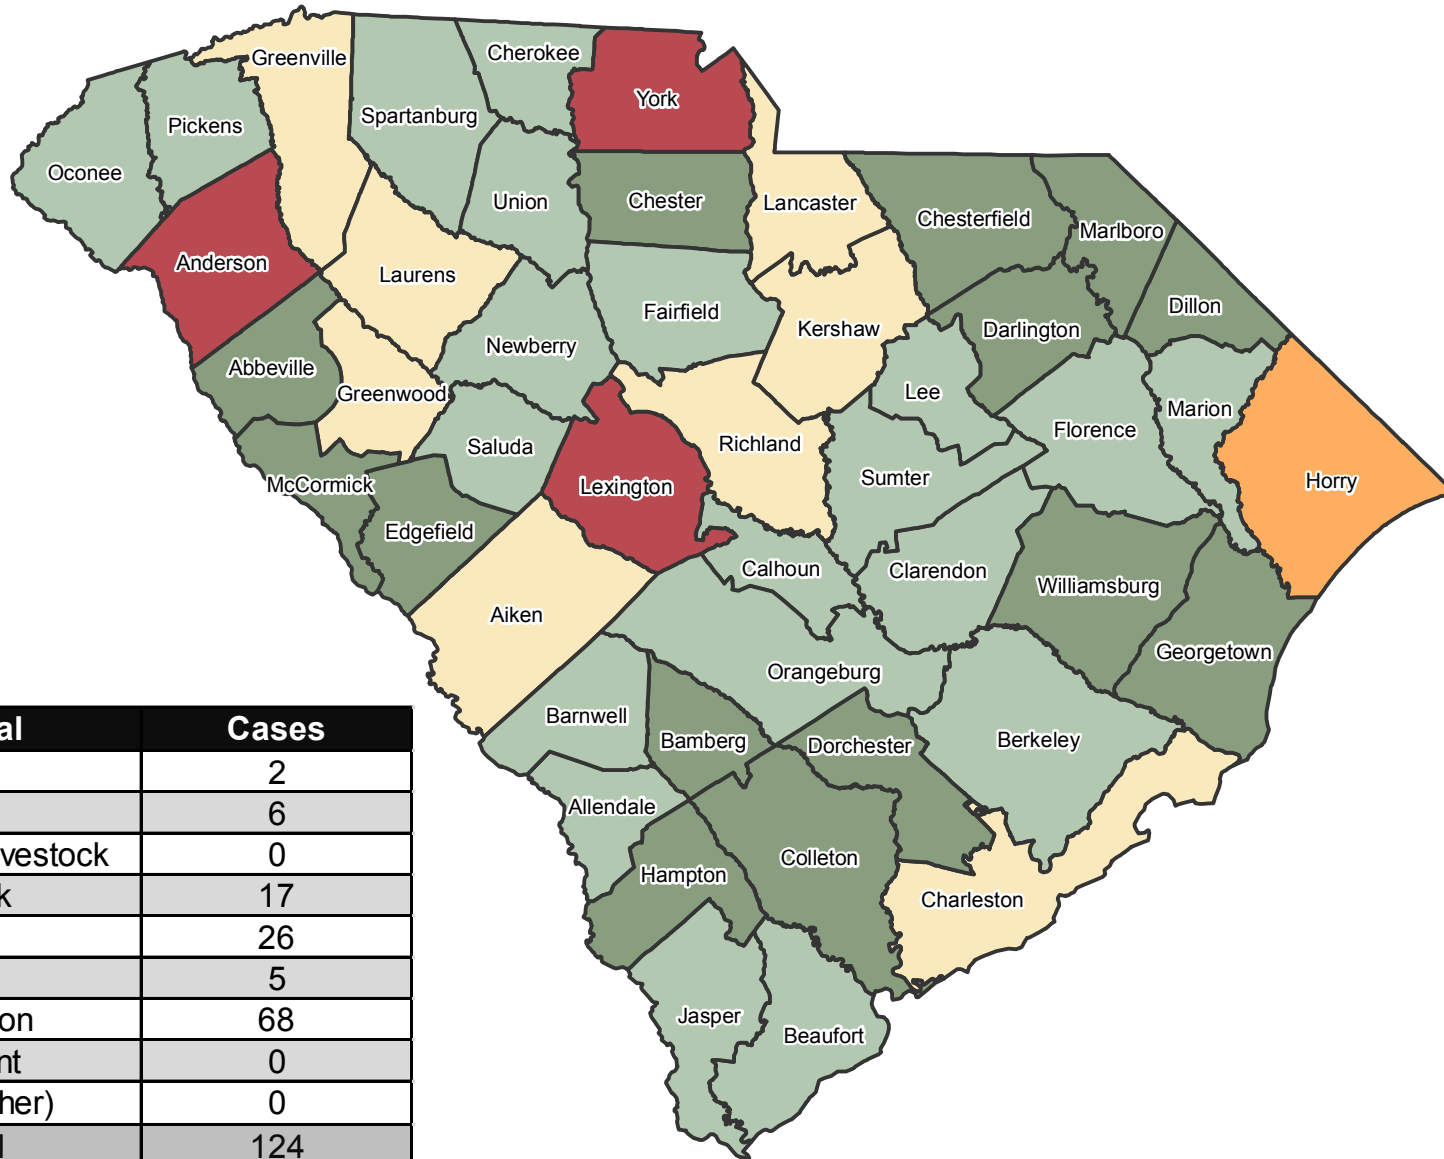

Rabies 2013

Animal	Cases
Dog	2
Cat	6
Domestic Livestock	0
Skunk	17
Fox	26
Bat	5
Raccoon	68
Rodent	0
Wild (Other)	0
Total	124

Total Cases

* Current as of: December 31, 2013

Map Source:
Bureau of Information
Technology, SC DHEC