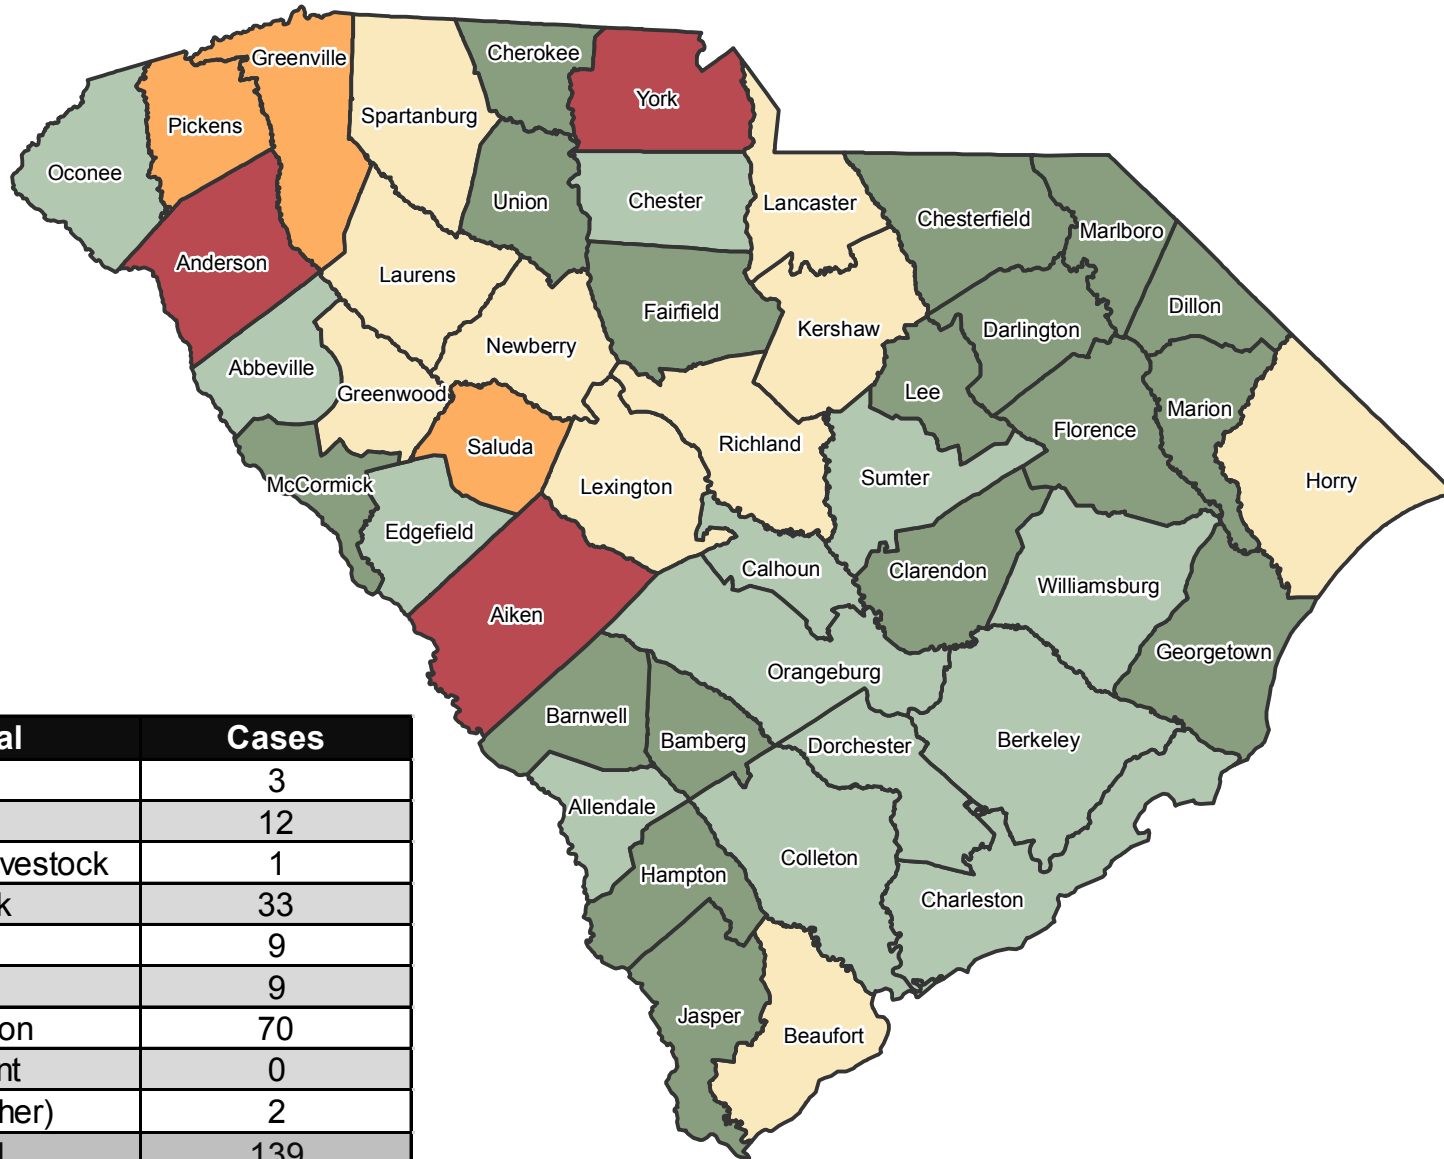

Rabies 2014

Animal	Cases
Dog	3
Cat	12
Domestic Livestock	1
Skunk	33
Fox	9
Bat	9
Raccoon	70
Rodent	0
Wild (Other)	2
Total	139

* Current as of: December 31, 2014

Map Source:
Bureau of Information
Technology, SC DHEC

Total Cases