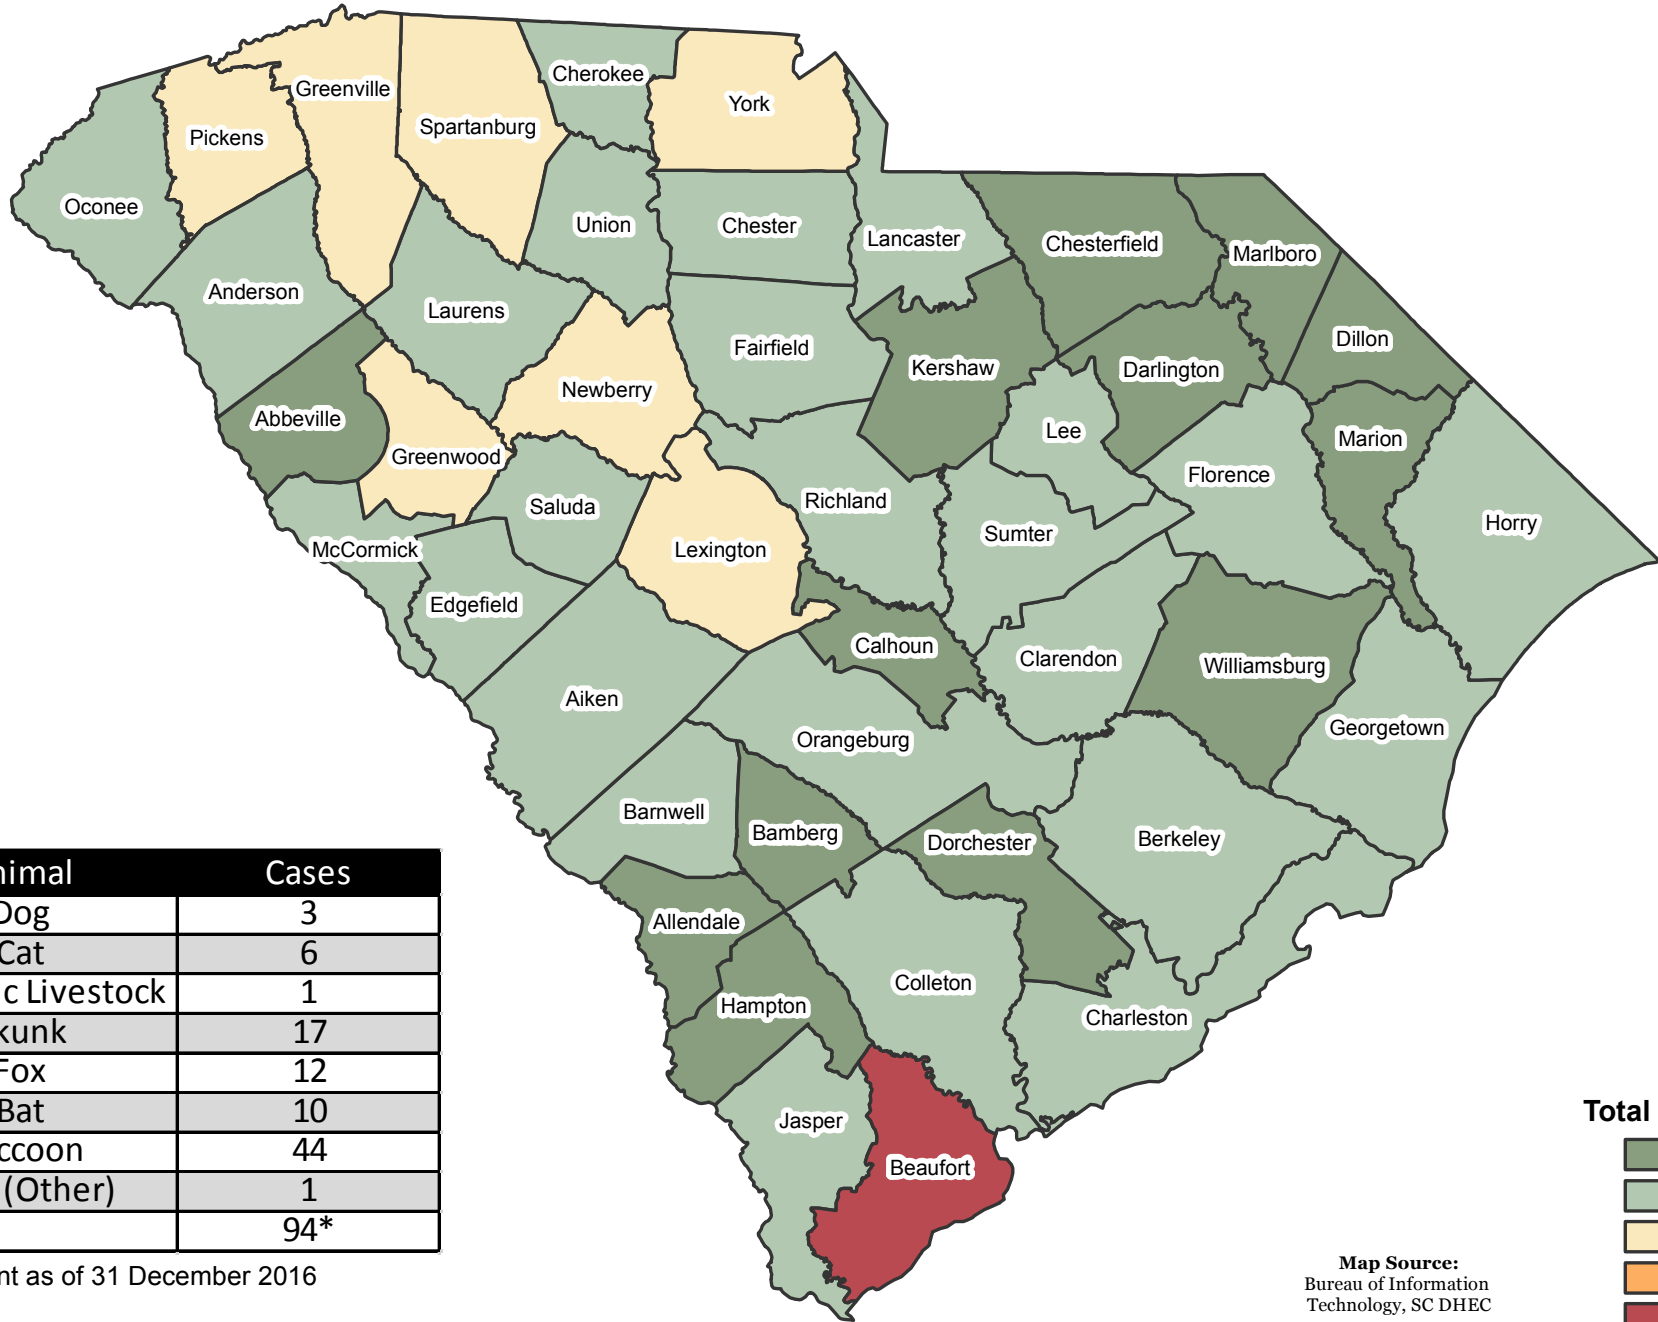

# Rabies 2016

Animal	Cases
Dog	3
Cat	6
Domestic Livestock	1
Skunk	17
Fox	12
Bat	10
Raccoon	44
Wild (Other)	1
	94*

\*Current as of 31 December 2016

### Total Cases

Map Source:  
Bureau of Information  
Technology, SC DHEC