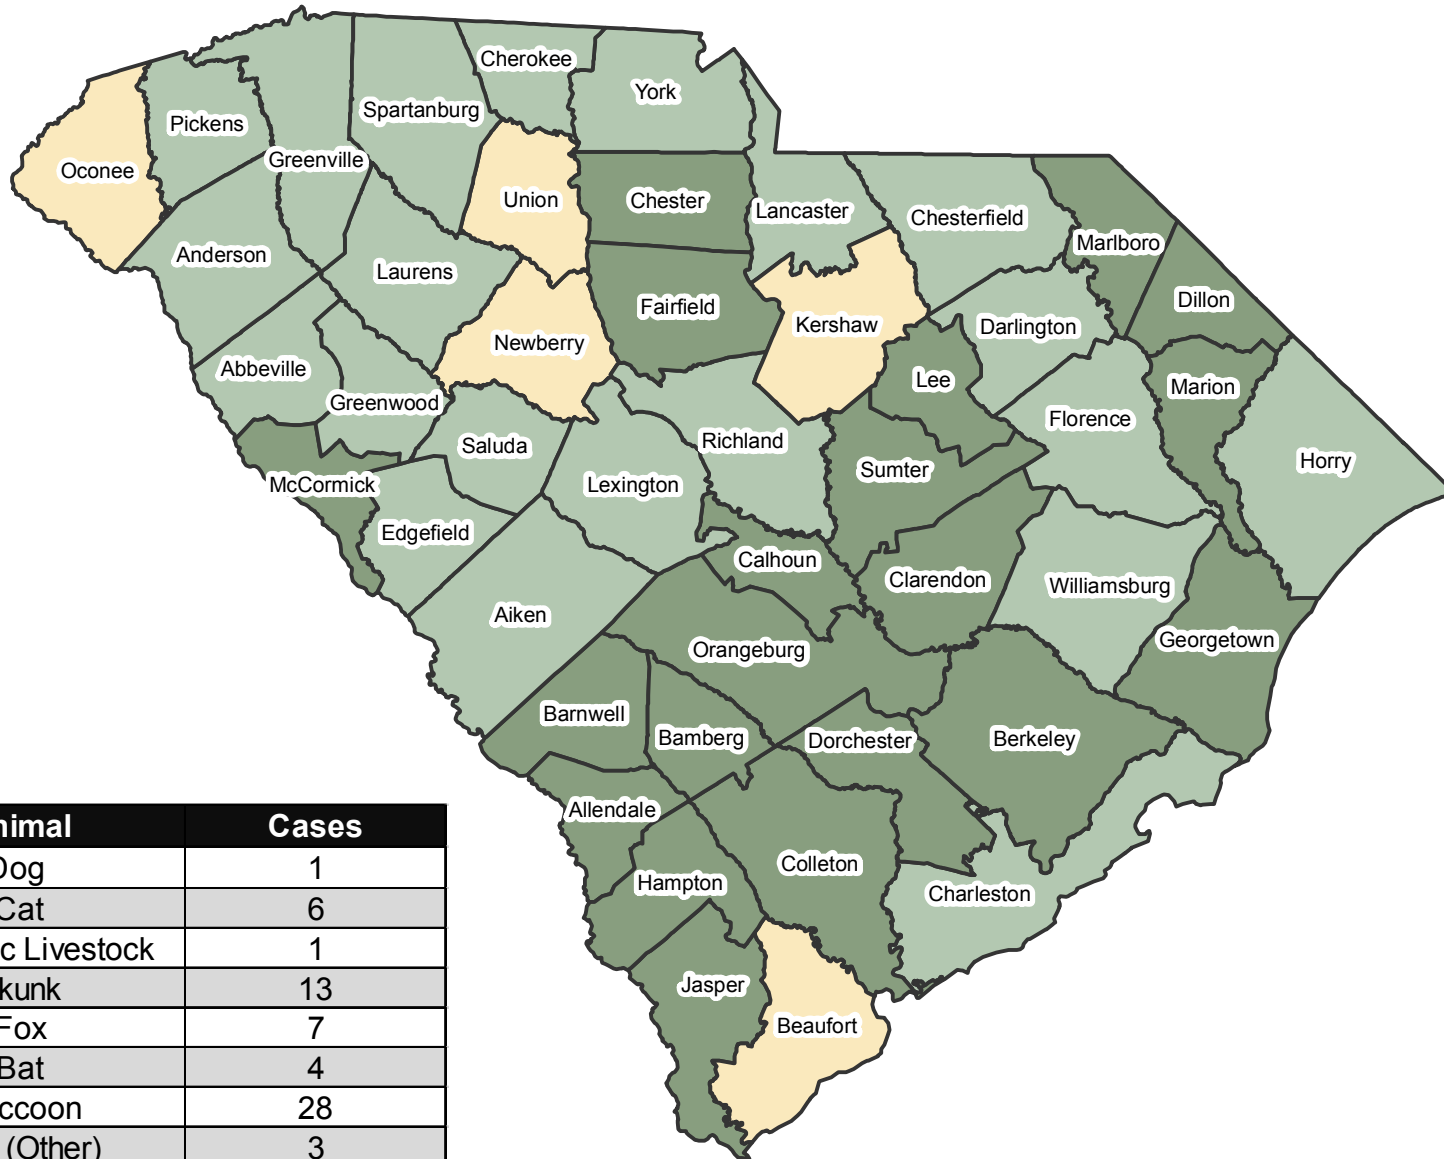

Rabies 2017

Animal	Cases
Dog	1
Cat	6
Domestic Livestock	1
Skunk	13
Fox	7
Bat	4
Raccoon	28
Wild (Other)	3
	63*

*Current as of 30 December 2017

Map Source:
Bureau of Information
Technology, SC DHEC

Total Cases