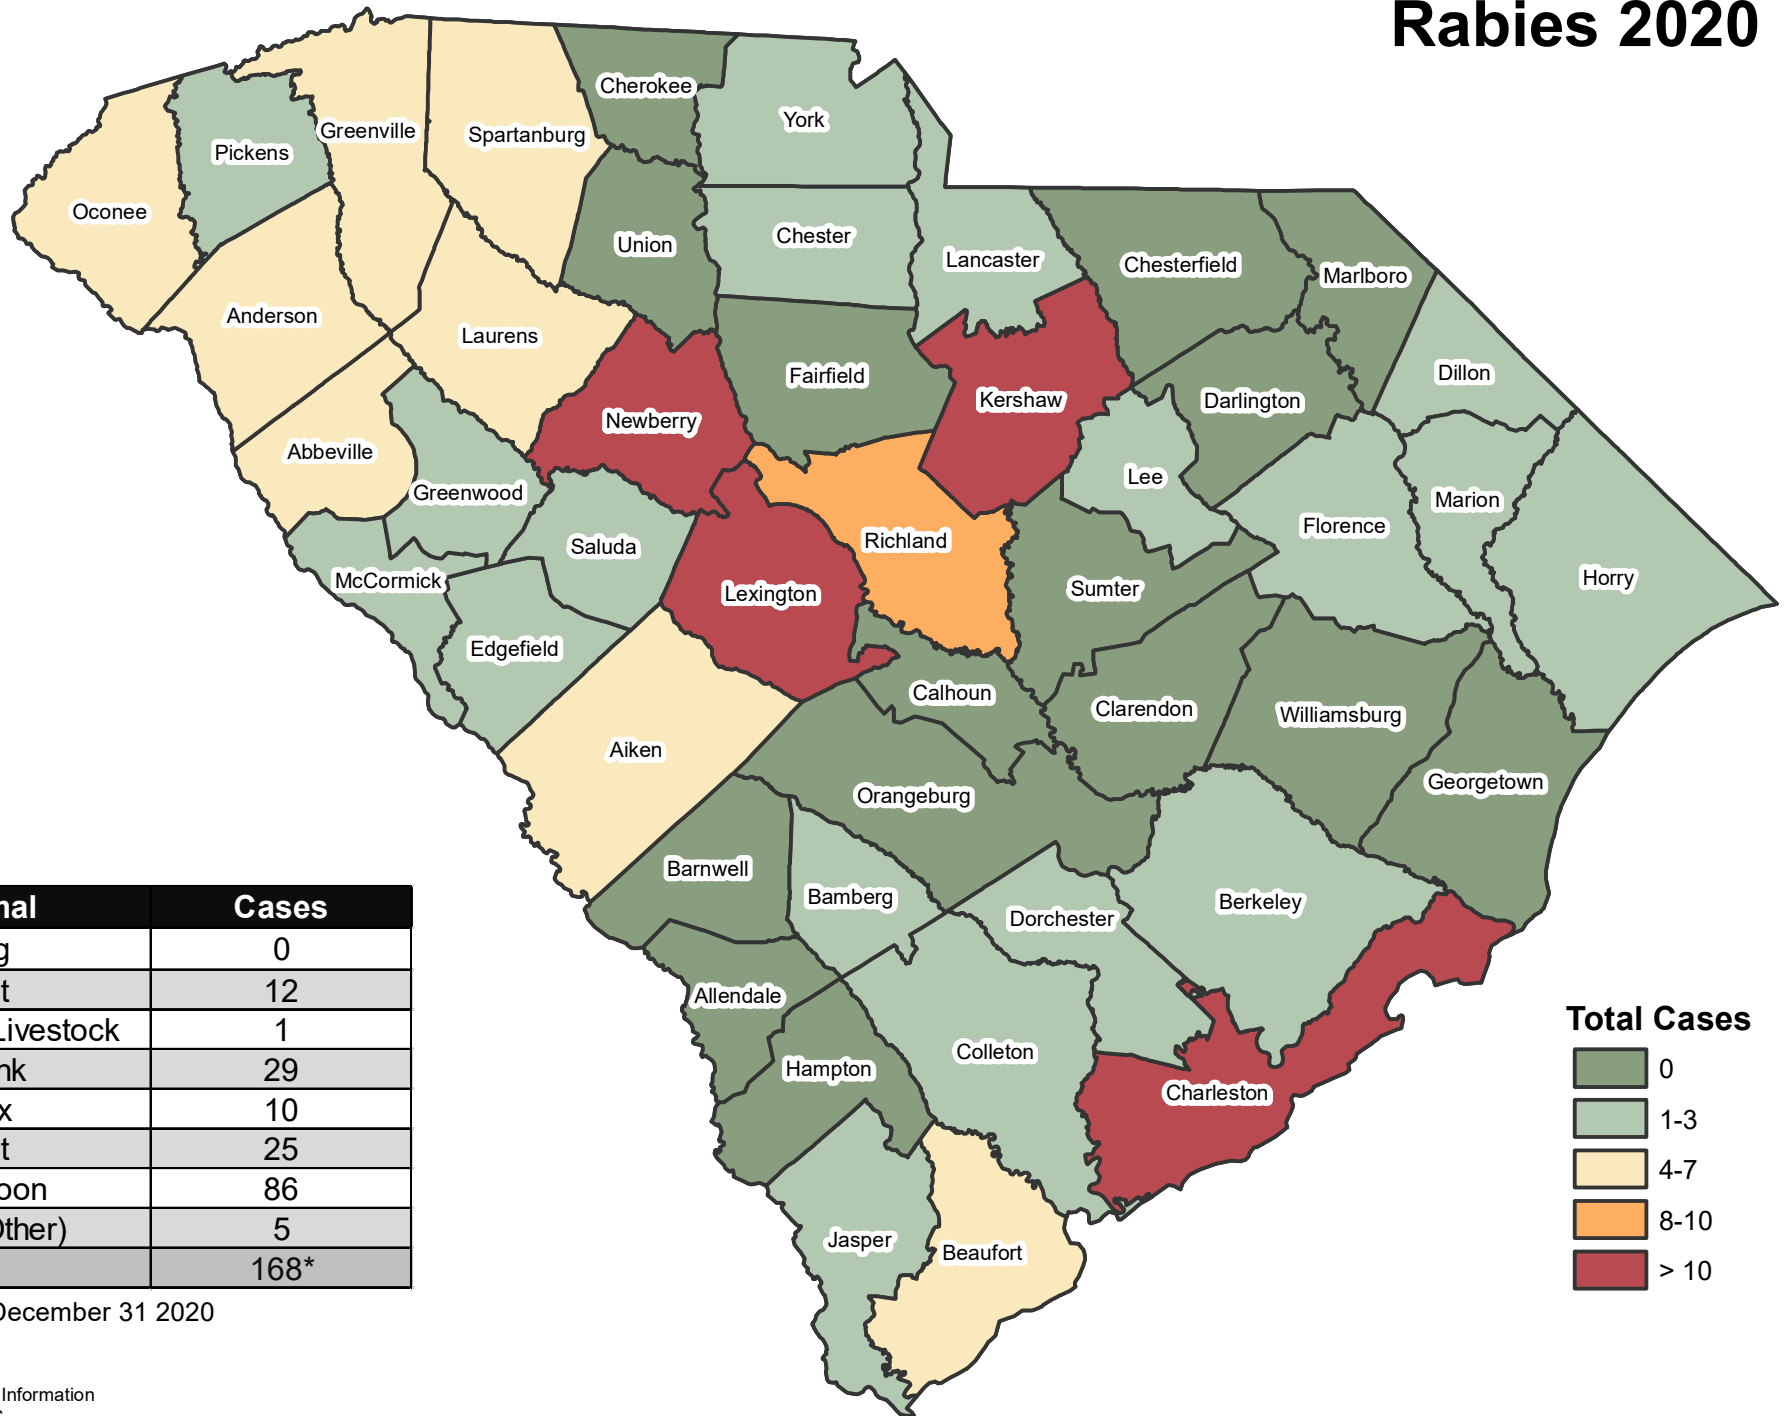

Rabies 2020

Animal	Cases
Dog	0
Cat	12
Domestic Livestock	1
Skunk	29
Fox	10
Bat	25
Raccoon	86
Wild (Other)	5
	168*

Total Cases

*Current as of December 31 2020